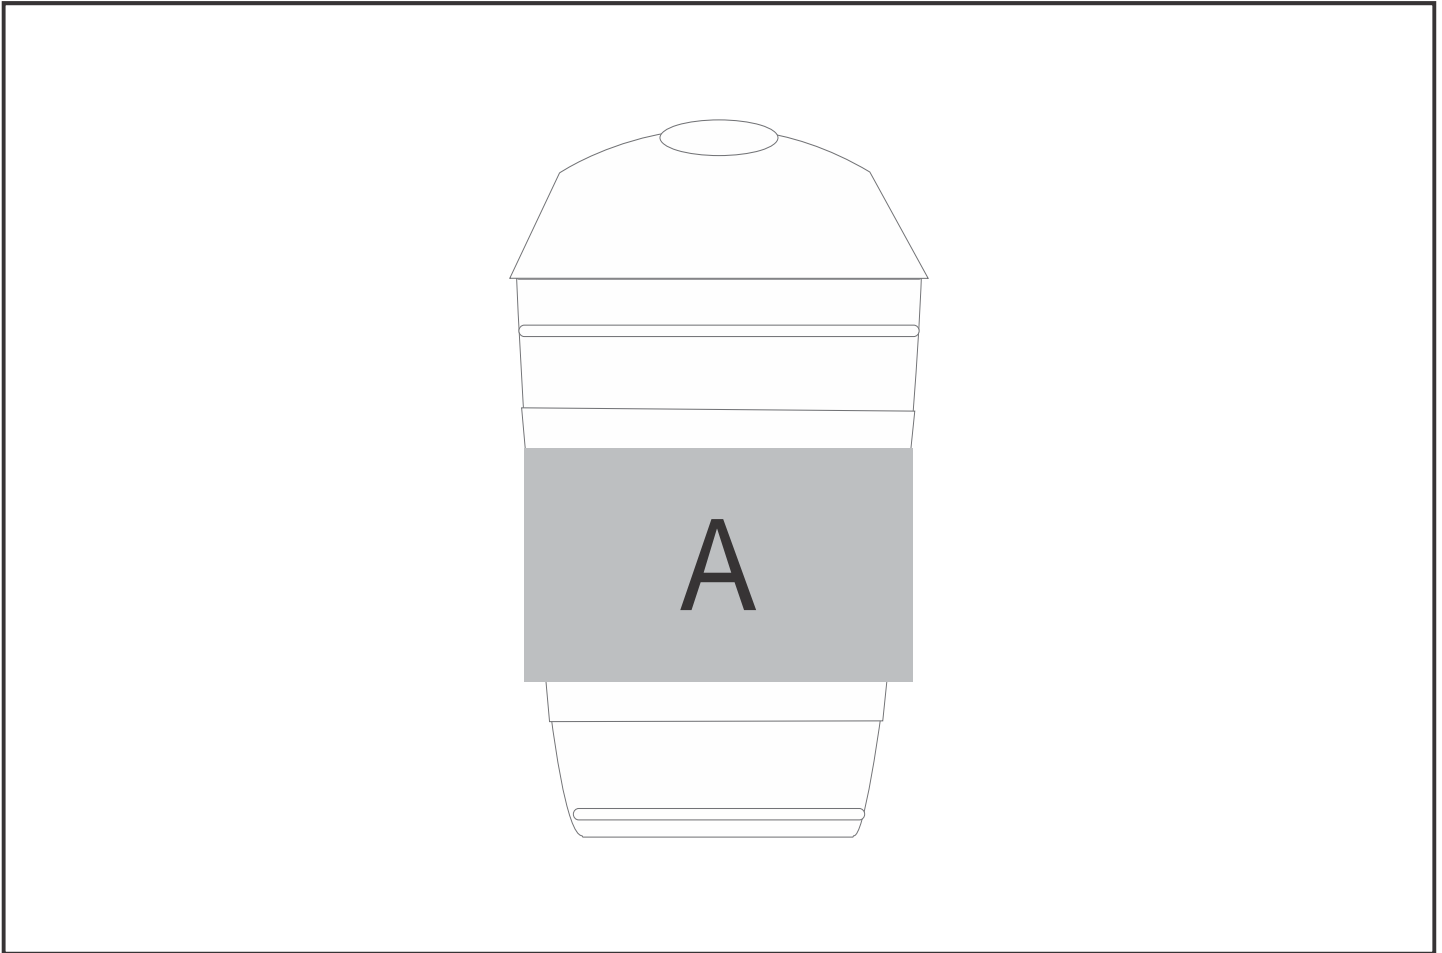

GF-KS-913-B

Kooshty Samba Glass Kup – 340ml

Need to know:

- Includes 1-Colour, 1-Position Screen Print (setup fee applies).

- No Solid Backgrounds or Full Coverage Prints.

Branding Options:

Position	Branding Method (Branding Code)	No. of Colours	Dimension
A	Screen Print (SC)	1 Colour	80mm wide x 45mm high